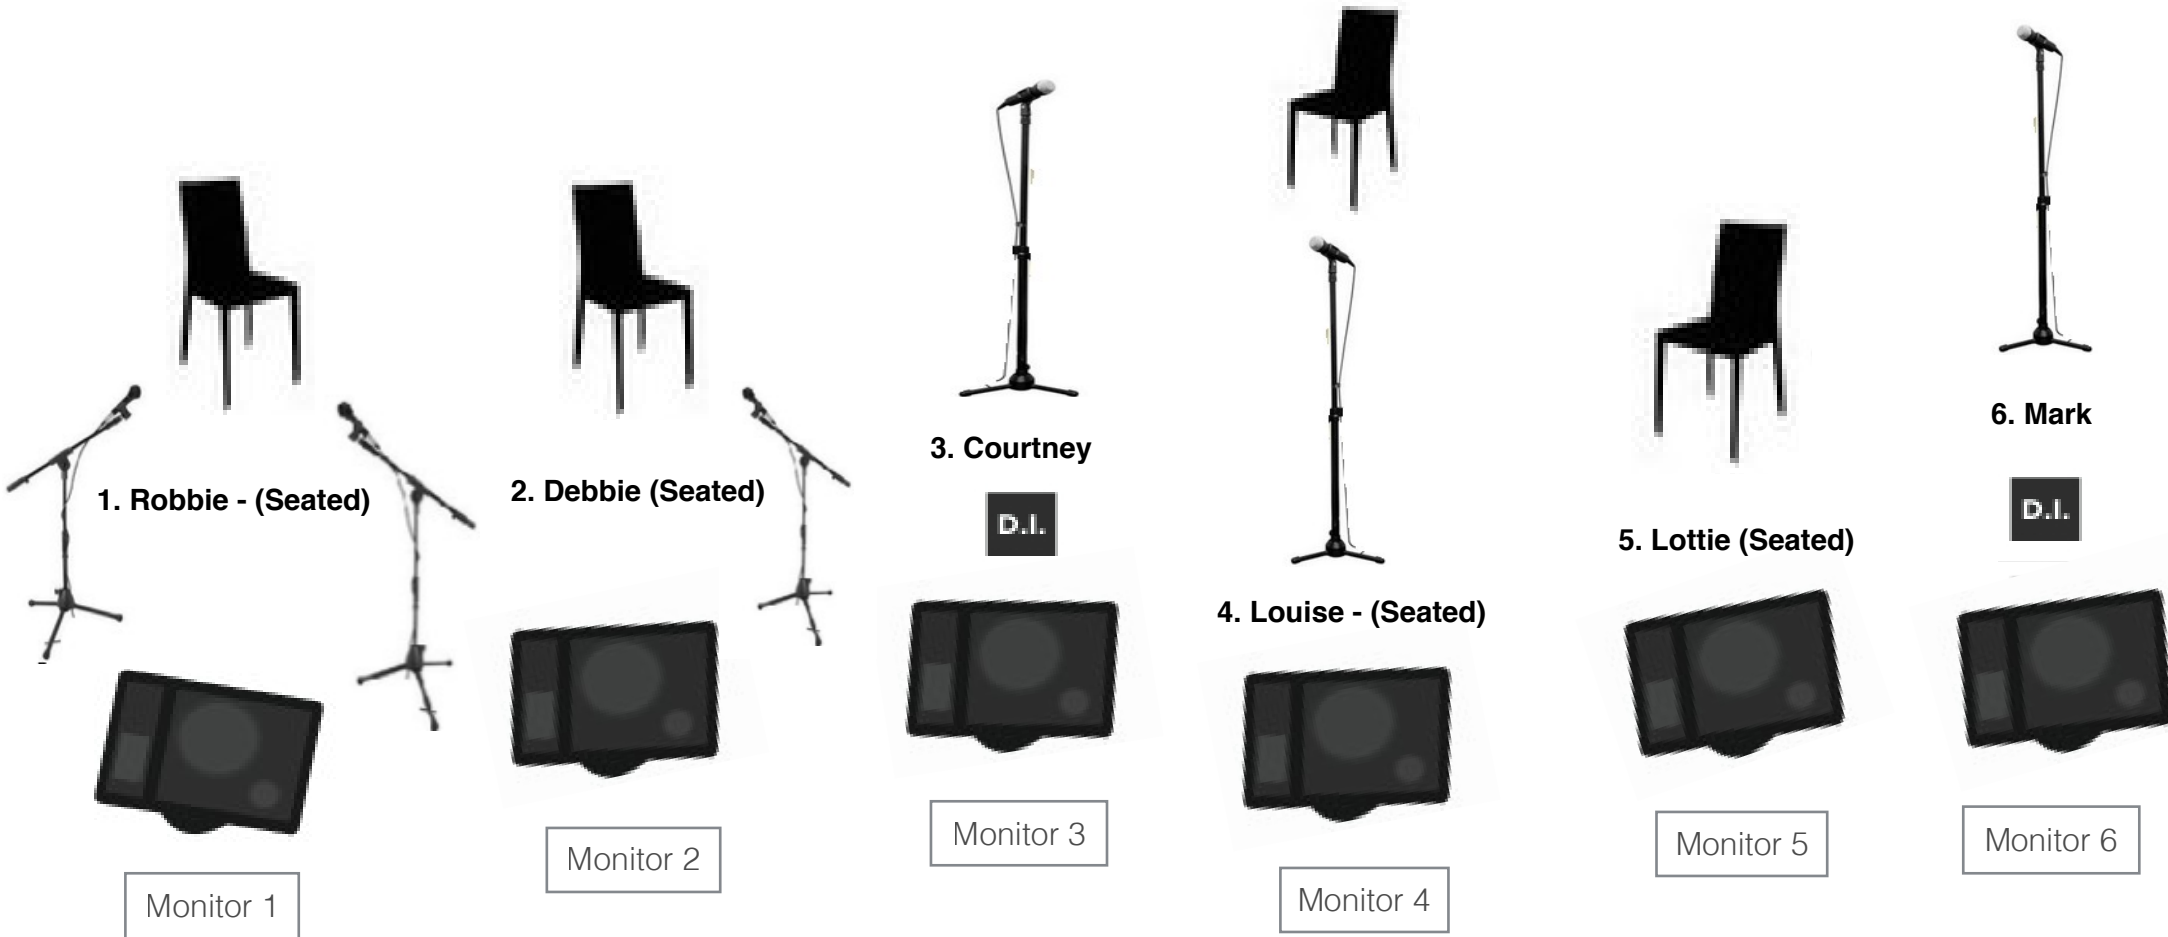

PERFECT FRICTION

PERFECT FRICTION STAGE PLAN / TECH RIDER 2015

	1. Robbie	2. Debbie	3. Courtney	4. Louise	5. Lottie	6. Mark
Instrumentation	Bodhran Cajon	Accordion Vocals	Fiddle Flute/Whistle	Lead Vocal Stomp Box (Porch)	Concertina Uilleann Pipes	Guitar Vocals
Mics (6 total)	2 mics (Sm57, Sm52)	1 mic (vocal Sm58)	1 mic (flute/whistle Sm58)	1 mic (vocal Sm58)		1 mic (vocal Sm58)
Leads to desk (14 total)	2 XLR leads	2 XLR leads	2 XLR leads	2 XLR leads	4 XLR leads	2 XLR leads
Stands (6 total)	2 stands	1 stand	1 stand	1 stand		1 stand
DI Box (2 total)			1 DI box			1 DI box
Output (14 total)	2 outputs	2 outputs	2 outputs	2 outputs	4 outputs (2 x phantom power)	2 outputs